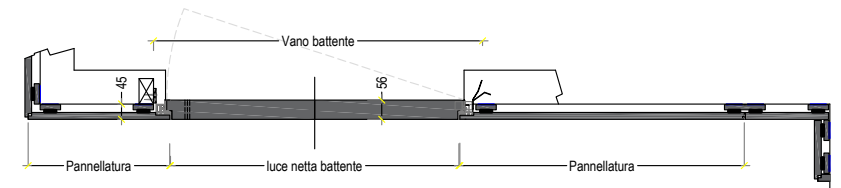

Dimension H 2700 x L 6100 mm

1 Panel H 900 x L 1800

2 Hinged door mod. Planus Sette H 2700 x L 900

Total amount of the composition

Euro 810,00 cad.

Euro 2.614,00 cad.

Euro 405,00 cad.

Euro 11.303,00

INSTRUCTIONS

Instructions to position the vertical lists of the structure to fix the panels to the wall and installation of the vertical elements of the hinged door frame.

Wall coating and hinged door positioned on the wall.