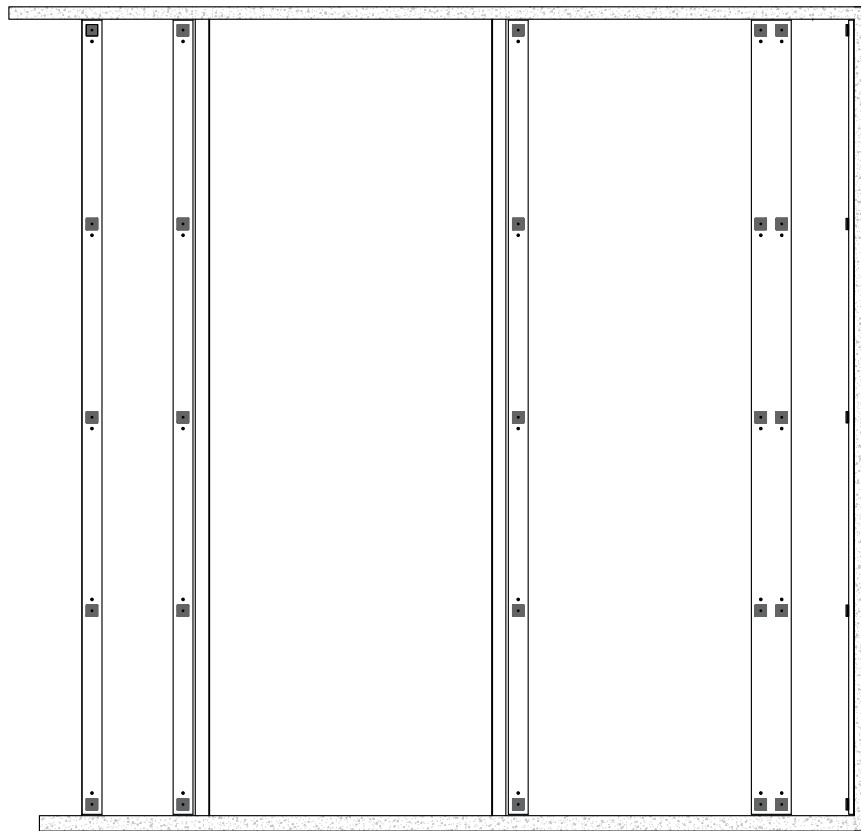

INSTRUCTIONS

Instructions to position the vertical lists of the structure to fix the panels to the wall and installation of the vertical elements of the hinged door frame.