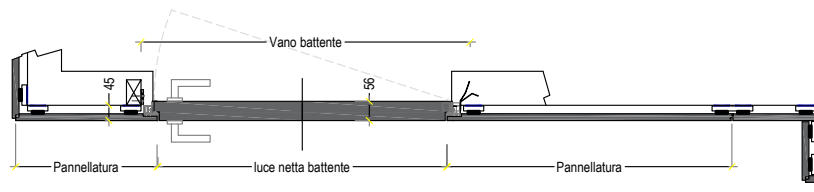

Dimension H 2700 x L 6100 mm

1 Panel H 900 x L 1800

2 Hinged door mod. Planus Sette H 2700 x L 900

Total amount of the composition

Euro 810,00 cad.

Euro 2.614,00 cad.

Euro 405,00 cad.

Euro 11.303,00

INSTRUCTIONS

Instructions to position the vertical lists of the structure to fix the panels to the wall and installation of the vertical elements of the hinged door frame.

Wall coating and hinged door positioned on the wall.