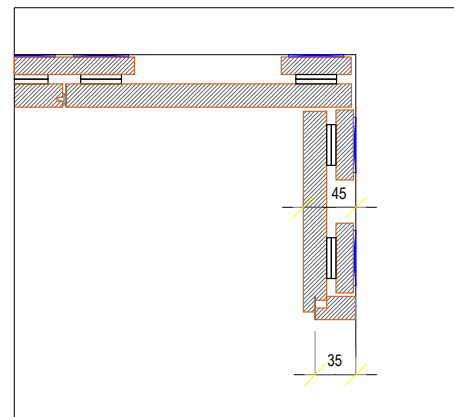

COMPOSIZIONE 02

Venatura Orizzontale

Venatura Verticale

Finitura Pepper/Rovere 183

COMPOSITION 02 Installation with "Velcro"
Dimension H 2700 x L 5000 mm

1 Panel H 2700 x L 700

2 Hinged door mod. Planus Sette H 2100 x L 900

INSTRUCTIONS

Instructions to position the vertical lists of the structure to fix the panels to the wall and installation of the vertical elements of the hinged door frame.

Wall coating and hinged door positioned on the wall.

Mounted composition and installation of the handle and wc privacy if required.

Detail of the door frame, lock side (for gypsum wall)

Detail of the door frame, hinges side (for concrete wall).

Detail of the fixed panels with adjustable cut junction (mm 3 with gasket).

Detail of the exterior corner with installation of the structure and panels .

Details of the interior corner with installation of the structure, panels and special closing end cap.

Detail of the vertical section of the wall coating and structure with height from the ground mm 4.