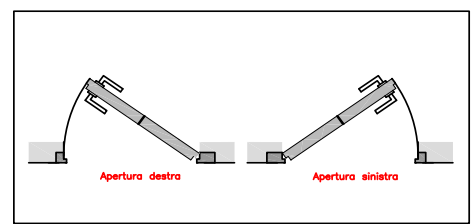

ENDLESS

Endless is a new boiserie collection.
Made of prestigious materials and finishes with
a simple and innovative hanging system to the
wall, which give added value to the home spaces.
The wall coating allows to integrate the boiserie
with hinged doors of the same finishes.
This new system is very functional and practical
because can combine the interior doors and
exterior windows with the wall coating for a
coplanar effect.
The alignment of boiserie and doors gives the
possibility to create new interesting solutions
with unique style.

TREP+

IMAGES

COMPOSIZIONE 01

-  Venatura Orizzontale
-  Venatura Verticale
-  Finitura Pepper/Rovere 183

COMPOSITION 01 Installation with "Velcro"
Dimension H 2700 x L 5000 mm

- 1 Panel H 2700 x L 700 Euro 810,00 cad.
- 2 Hinged door mod. Planus Sette H 2700 x L 900 Euro 2.474,00 cad.
- 3 Panel H 2700 x L 900 Euro 1.012,50 cad.
- Total amount of the composition Euro 8.593,00

COMPOSIZIONE 02

Venatura Orizzontale

Venatura Verticale

Finitura Pepper/Rovere 183

COMPOSITION 02 Installation with "Velcro"
Dimension H 2700 x L 5000 mm

1 Panel H 2700 x L 700

2 Hinged door mod. Planus Sette H 2100 x L 900

COMPOSIZIONE 03

Venatura Orizzontale

Venatura Verticale

Finitura Pepper/Rovere 183

COMPOSITION 03 Installation with "Velcro"

Dimension H 2700 x L 5000 mm

1 Panel H 600 x L 700

2 Panel H 2100 x L 700