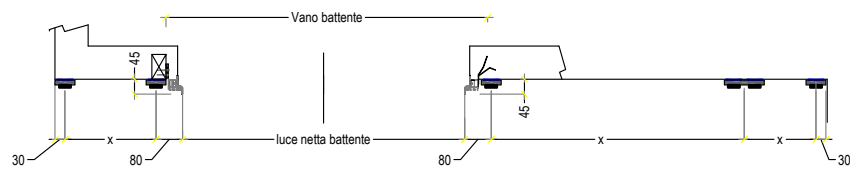

COMPOSIZIONE 03

Venatura Orizzontale

Venatura Verticale

Finitura Pepper/Rovere 183

COMPOSITION 03 Installation with "Velcro"

Dimension H 2700 x L 5000 mm

1 Panel H 600 x L 700

2 Panel H 2100 x L 700

Dimension H 2700 x L 6100 mm

1 Panel H 900 x L 1800

2 Hinged door mod. Planus Sette H 2700 x L 900

Total amount of the composition

Euro 810,00 cad.

Euro 2.614,00 cad.

Euro 405,00 cad.

Euro 11.303,00

INSTRUCTIONS

Instructions to position the vertical lists of the structure to fix the panels to the wall and installation of the vertical elements of the hinged door frame.

Wall coating and hinged door positioned on the wall.