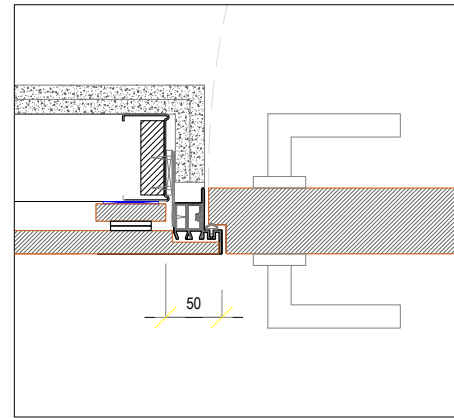

INSTRUCTIONS

Instructions to position the vertical lists of the structure to fix the panels to the wall and installation of the vertical elements of the hinged door frame.

Wall coating and hinged door positioned on the wall.

Mounted composition and installation of the handle and wc privacy if required.

Detail of the door frame, lock side (for gypsum wall)

Detail of the door frame, hinges side (for concrete wall).

Detail of the fixed panels with adjustable cut junction (mm 3 with gasket).