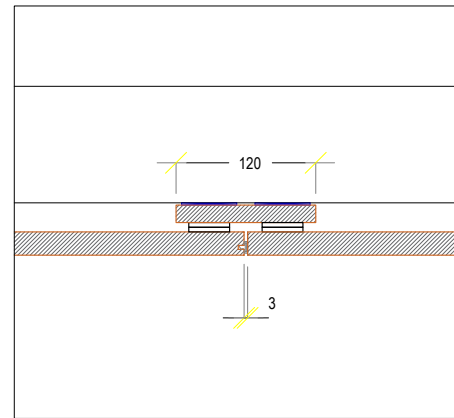

Detail of the fixed panels with adjustable cut junction (mm 3 with gasket).