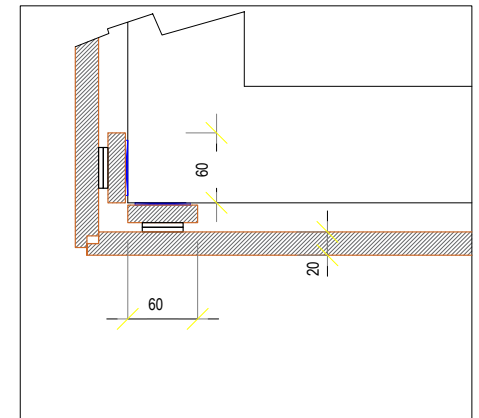

COMPOSIZIONE 03

Venatura Orizzontale

Venatura Verticale

Finitura Pepper/Rovere 183

COMPOSITION 03 Installation with "Velcro"

Dimension H 2700 x L 5000 mm

1 Panel H 600 x L 700

2 Panel H 2100 x L 700

INSTRUCTIONS

Instructions to position the vertical lists of the structure to fix the panels to the wall and installation of the vertical elements of the hinged door frame.

Wall coating and hinged door positioned on the wall.

Mounted composition and installation of the handle and wc privacy if required.

Detail of the door frame, lock side (for gypsum wall)

Detail of the door frame, hinges side (for concrete wall).

Detail of the fixed panels with adjustable cut junction (mm 3 with gasket).

Detail of the exterior corner with installation of the structure and panels .

Details of the interior corner with installation of the structure, panels and special closing end cap.

Detail of the vertical section of the wall coating and structure with height from the ground mm 4.