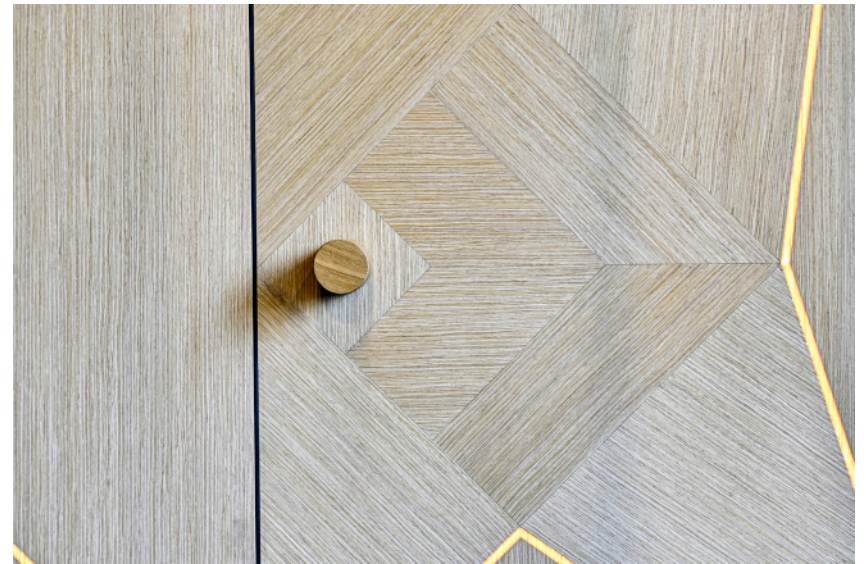

ENDLESS

Endless is a new boiserie collection.
Made of prestigious materials and finishes with
a simple and innovative hanging system to the
wall, which give added value to the home spaces.
The wall coating allows to integrate the boiserie
with hinged doors of the same finishes.
This new system is very functional and practical
because can combine the interior doors and
exterior windows with the wall coating for a
coplanar effect.
The alignment of boiserie and doors gives the
possibility to create new interesting solutions
with unique style.

TREP+

IMAGES

COMPOSIZIONE 01

-  Venatura Orizzontale
-  Venatura Verticale
-  Finitura Pepper/Rovere 183

COMPOSITION 01 Installation with "Velcro"
Dimension H 2700 x L 5000 mm

- 1 Panel H 2700 x L 700 Euro 810,00 cad.
- 2 Hinged door mod. Planus Sette H 2700 x L 900 Euro 2.474,00 cad.
- 3 Panel H 2700 x L 900 Euro 1.012,50 cad.
- Total amount of the composition Euro 8.593,00

COMPOSIZIONE 02

Venatura Orizzontale

Venatura Verticale

Finitura Pepper/Rovere 183

COMPOSITION 02 Installation with "Velcro"
Dimension H 2700 x L 5000 mm

1 Panel H 2700 x L 700

2 Hinged door mod. Planus Sette H 2100 x L 900