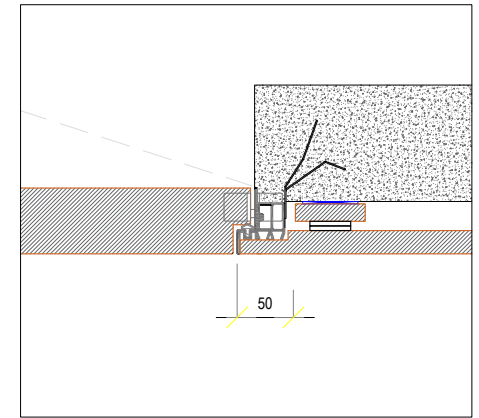

INSTRUCTIONS

Instructions to position the vertical lists of the structure to fix the panels to the wall and installation of the vertical elements of the hinged door frame.

Wall coating and hinged door positioned on the wall.

Mounted composition and installation of the handle and wc privacy if required.

Detail of the door frame, lock side (for gypsum wall)

Detail of the door frame, hinges side (for concrete wall).

Detail of the fixed panels with adjustable cut junction (mm 3 with gasket).