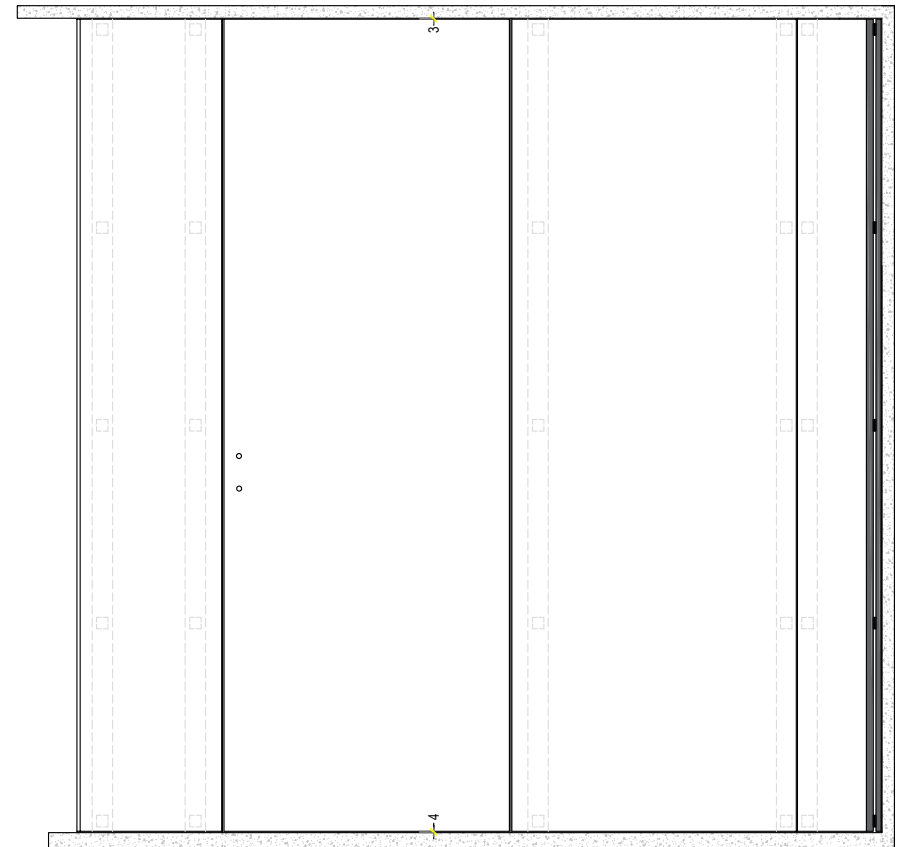

Wall coating and hinged door positioned on the wall.