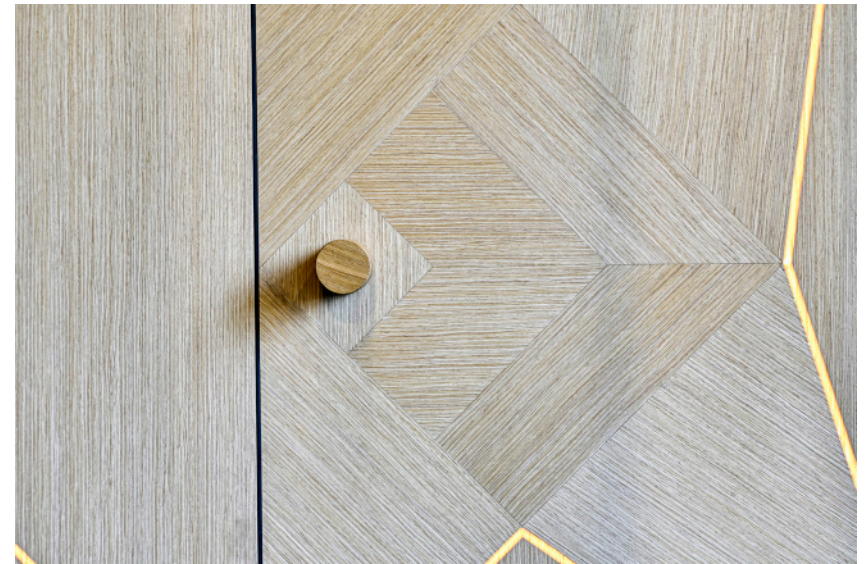

ENDLESS

Endless is a new boiserie collection.
Made of prestigious materials and finishes with
a simple and innovative hanging system to the
wall, which give added value to the home spaces.
The wall coating allows to integrate the boiserie
with hinged doors of the same finishes.
This new system is very functional and practical
because can combine the interior doors and
exterior windows with the wall coating for a
coplanar effect.
The alignment of boiserie and doors gives the
possibility to create new interesting solutions
with unique style.

TREP+

IMAGES

COMPOSIZIONE 01

-  Venatura Orizzontale
-  Venatura Verticale
-  Finitura Pepper/Rovere 183

COMPOSITION 01 Installation with "Velcro"
Dimension H 2700 x L 5000 mm

1 Panel H 2700 x L 700	Euro 810,00 cad.
2 Hinged door mod. Planus Sette H 2700 x L 900	Euro 2.474,00 cad.
3 Panel H 2700 x L 900	Euro 1.012,50 cad.
Total amount of the composition	Euro 8.593,00

COMPOSIZIONE 02

Venatura Orizzontale

Venatura Verticale

Finitura Pepper/Rovere 183

COMPOSITION 02 Installation with "Velcro"
Dimension H 2700 x L 5000 mm

1 Panel H 2700 x L 700

2 Hinged door mod. Planus Sette H 2100 x L 900