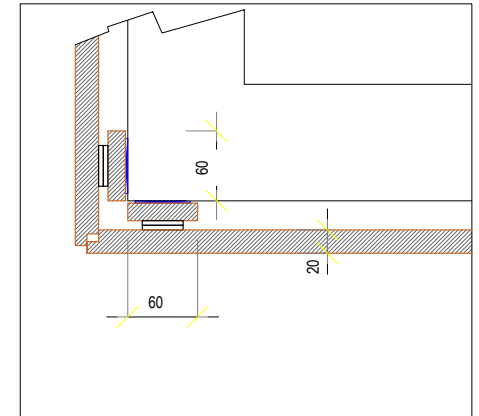

COMPOSIZIONE 02

Venatura Orizzontale

Venatura Verticale

Finitura Pepper/Rovere 183

COMPOSITION 02 Installation with "Velcro"
Dimension H 2700 x L 5000 mm

1 Panel H 2700 x L 700

2 Hinged door mod. Planus Sette H 2100 x L 900

INSTRUCTIONS

Instructions to position the vertical lists of the structure to fix the panels to the wall and installation of the vertical elements of the hinged door frame.

Wall coating and hinged door positioned on the wall.

Mounted composition and installation of the handle and wc privacy if required.

Detail of the door frame, lock side (for gypsum wall)

Detail of the door frame, hinges side (for concrete wall).

Detail of the fixed panels with adjustable cut junction (mm 3 with gasket).

Detail of the exterior corner with installation of the structure and panels .

Details of the interior corner with installation of the structure, panels and special closing end cap.

Detail of the vertical section of the wall coating and structure with height from the ground mm 4.