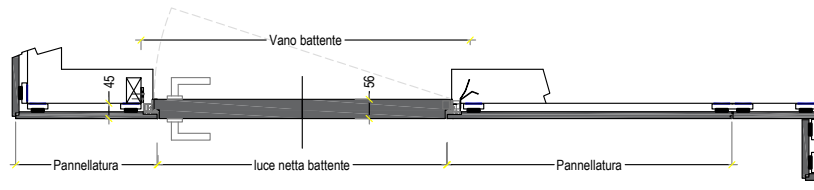

Dimension H 2700 x L 6100 mm

1 Panel H 900 x L 1800

2 Hinged door mod. Planus Sette H 2700 x L 900

Total amount of the composition

Euro 810,00 cad.

Euro 2.614,00 cad.

Euro 405,00 cad.

Euro 11.303,00

INSTRUCTIONS

Instructions to position the vertical lists of the structure to fix the panels to the wall and installation of the vertical elements of the hinged door frame.

Wall coating and hinged door positioned on the wall.