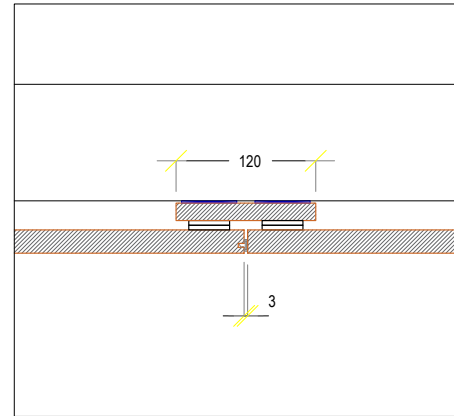

Detail of the fixed panels with adjustable cut junction (mm 3 with gasket).