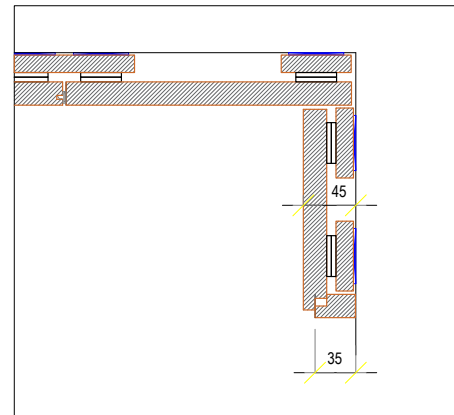

COMPOSIZIONE 02

Venatura Orizzontale

Venatura Verticale

Finitura Pepper/Rovere 183

COMPOSITION 02 Installation with "Velcro"
Dimension H 2700 x L 5000 mm

1 Panel H 2700 x L 700

2 Hinged door mod. Planus Sette H 2100 x L 900

INSTRUCTIONS

Instructions to position the vertical lists of the structure to fix the panels to the wall and installation of the vertical elements of the hinged door frame.

Wall coating and hinged door positioned on the wall.

Mounted composition and installation of the handle and wc privacy if required.

Detail of the door frame, lock side (for gypsum wall)

Detail of the door frame, hinges side (for concrete wall).

Detail of the fixed panels with adjustable cut junction (mm 3 with gasket).

Detail of the exterior corner with installation of the structure and panels .

Details of the interior corner with installation of the structure, panels and special closing end cap.

Detail of the vertical section of the wall coating and structure with height from the ground mm 4.