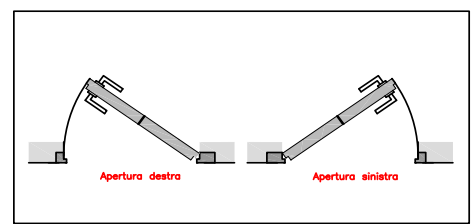

ENDLESS

Endless is a new boiserie collection.
Made of prestigious materials and finishes with
a simple and innovative hanging system to the
wall, which give added value to the home spaces.
The wall coating allows to integrate the boiserie
with hinged doors of the same finishes.
This new system is very functional and practical
because can combine the interior doors and
exterior windows with the wall coating for a
coplanar effect.
The alignment of boiserie and doors gives the
possibility to create new interesting solutions
with unique style.

TREP+

IMAGES

COMPOSIZIONE 01

-  Venatura Orizzontale
-  Venatura Verticale
-  Finitura Pepper/Rovere 183

COMPOSITION 01 Installation with "Velcro"
Dimension H 2700 x L 5000 mm

1 Panel H 2700 x L 700	Euro 810,00 cad.
2 Hinged door mod. Planus Sette H 2700 x L 900	Euro 2.474,00 cad.
3 Panel H 2700 x L 900	Euro 1.012,50 cad.
Total amount of the composition	Euro 8.593,00

COMPOSIZIONE 02

Venatura Orizzontale

Venatura Verticale

Finitura Pepper/Rovere 183

COMPOSITION 02 Installation with "Velcro"
Dimension H 2700 x L 5000 mm

1 Panel H 2700 x L 700

2 Hinged door mod. Planus Sette H 2100 x L 900

COMPOSIZIONE 03

Venatura Orizzontale

Venatura Verticale

Finitura Pepper/Rovere 183

COMPOSITION 03 Installation with "Velcro"

Dimension H 2700 x L 5000 mm

1 Panel H 600 x L 700

2 Panel H 2100 x L 700