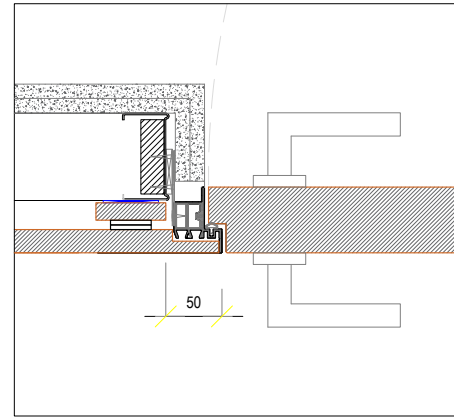

INSTRUCTIONS

Instructions to position the vertical lists of the structure to fix the panels to the wall and installation of the vertical elements of the hinged door frame.

Wall coating and hinged door positioned on the wall.

Mounted composition and installation of the handle and wc privacy if required.

Detail of the door frame, lock side (for gypsum wall)

Detail of the door frame, hinges side (for concrete wall).

Detail of the fixed panels with adjustable cut junction (mm 3 with gasket).