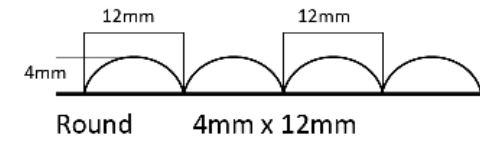

FLUTE COLLECTION