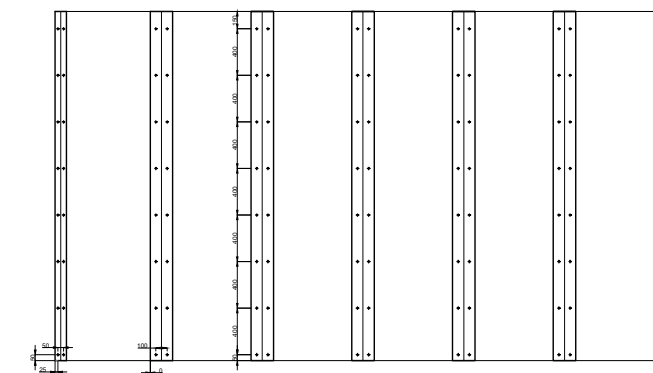

ENDLESS TECHNICAL