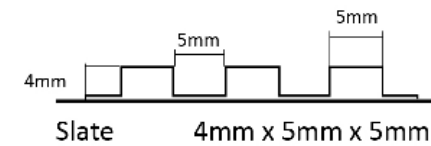

FLUTE COLLECTION